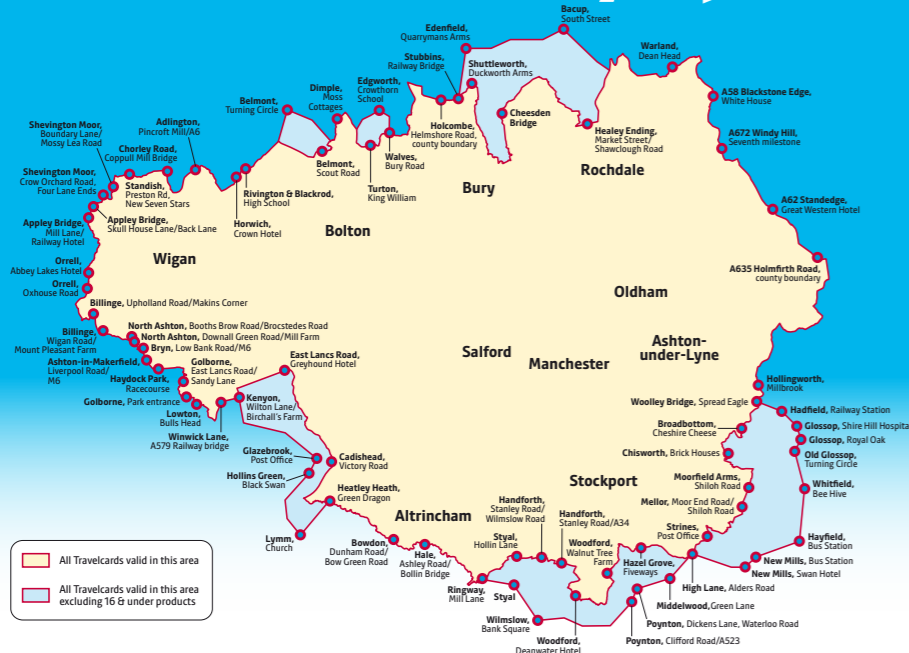

# Greater Manchester Bus Boundary Map

Find your bus journey - visit [tfgm.com/plan-a-journey](http://tfgm.com/plan-a-journey)

# Greater Manchester Train & Tram Map

TfGM Travelshops are located at the following transport interchanges and bus stations:  
Altrincham, Ashtn-under-Lyne, Bolton, Bury, Eccles, Hyde, Leigh, Middleton, Oldham, Rochdale, Shudehill, Stockport, Wigan and Wythenshawe.

## Metrolink's Zone 1 includes

Combrook, Deansgate-Castlefield, St Peter's Square, Piccadilly Gardens, Piccadilly, New Islington, Market Street, Shudehill, Exchange Square and Victoria.

Travel tickets for any bus, tram and train